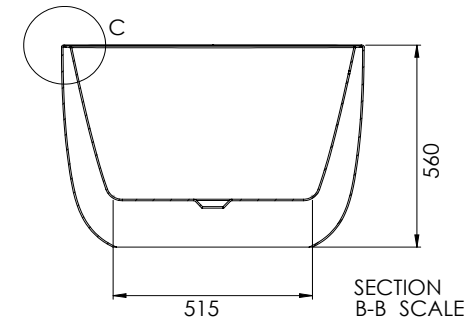

Tanaro Series

Freestanding Acrylic Bath

1680 x 780mm

TTN-001

TISSINO

Designed to Inspire
Made to Experience

DETAIL C
SCALE 1 : 5

SECTION
B-B SCALE
1 : 10