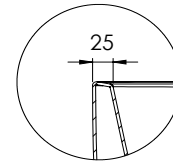

Tanaro Series

Freestanding Acrylic Bath

1680 x 780mm

TTN-001

TISSINO

Designed to Inspire
Made to Experience

DETAIL C
SCALE 1 : 5

SECTION
B-B SCALE
1 : 10