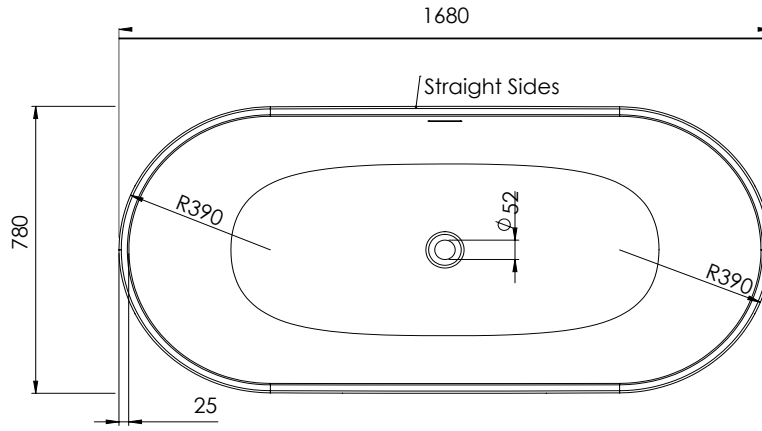

Tanaro Series

Freestanding Acrylic Bath

1680 x 780mm

TTN-001

TISSINO

Designed to Inspire
Made to Experience

DETAIL C
SCALE 1 : 5

SECTION
B-B SCALE
1 : 10