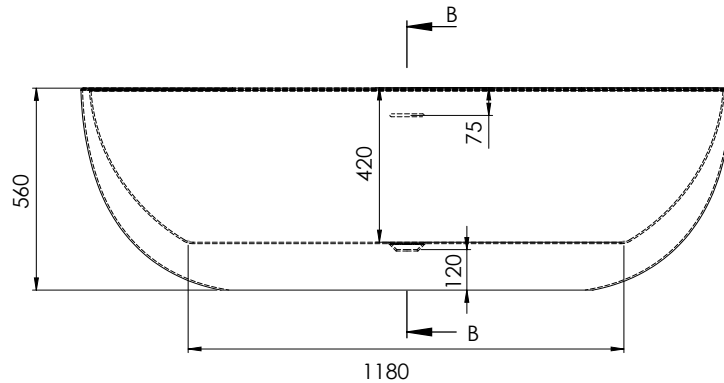

Tanaro Series

Freestanding Acrylic Bath

1680 x 780mm

TTN-001

TISSINO

Designed to Inspire
Made to Experience

DETAIL C
SCALE 1 : 5

SECTION
B-B SCALE
1 : 10