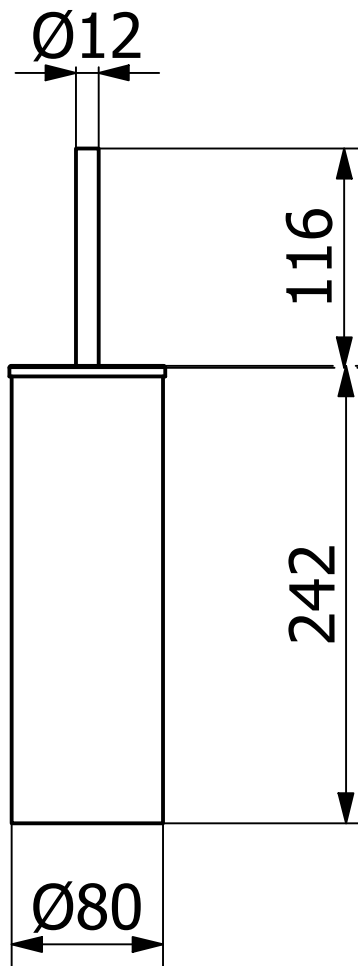

Sapri Series

Toilet Brush Holder

TSA-102-MN
TSA-102-BB

Matt Black
Brushed Brass

tissino

Designed to Inspire
Made to Experience

tissino

T 0345 582 8000
E info@tissino.co.uk
W tissino.co.uk