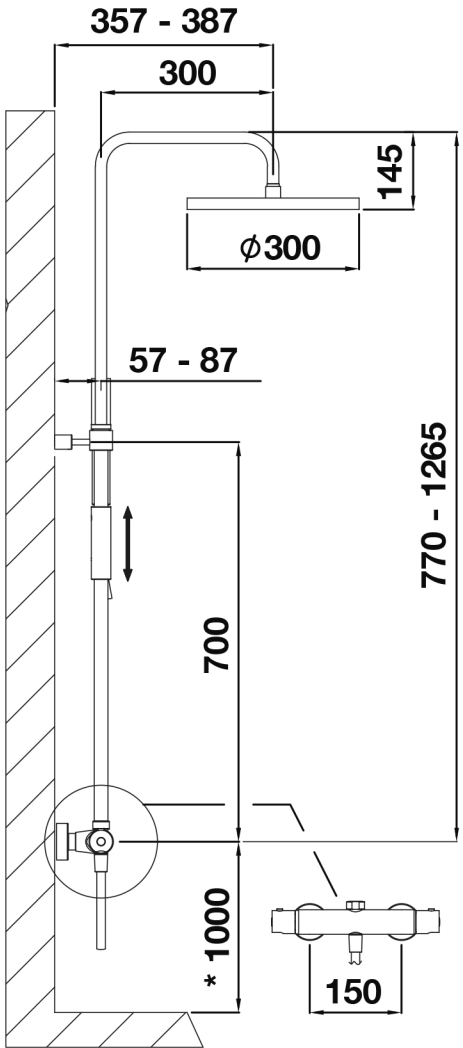

Parina Series

Shower Column

Chrome TPR-507-CP

TISSINO

Designed to Inspire
Made to Experience

*** Suggested Size**

TISSINO

T 0345 582 8000
E info@tissino.co.uk
W tissino.co.uk