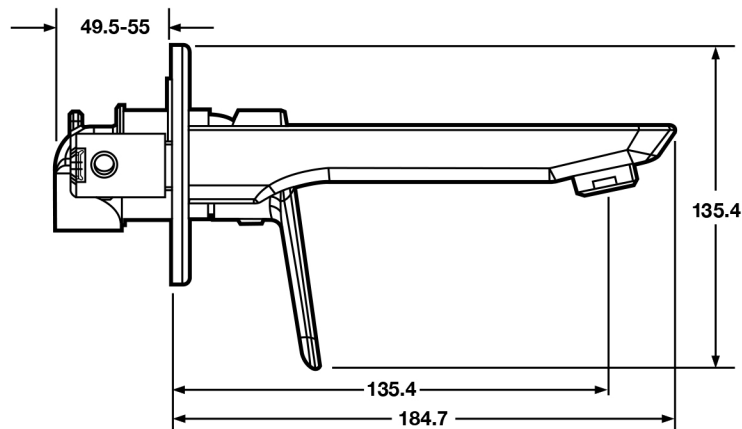

## Pacato Concealed Single Leve Basin Mixer

**tissino**

Designed to Inspire  
Made to Experience

**tissino**

T 0345 582 8000  
E [info@tissino.co.uk](mailto:info@tissino.co.uk)  
W [tissino.co.uk](http://tissino.co.uk)