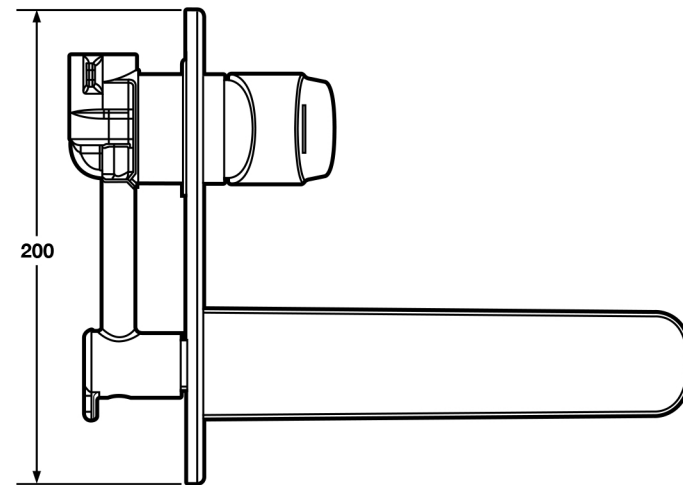

## Pacato Concealed Single Leve Basin Mixer

**tissino**

Designed to Inspire  
Made to Experience

**tissino**

T 0345 582 8000  
E [info@tissino.co.uk](mailto:info@tissino.co.uk)  
W [tissino.co.uk](http://tissino.co.uk)