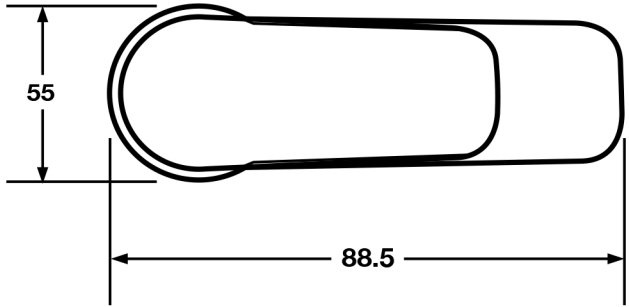

Pacato Series

Pacato Cloakroom Basin Mono Tap

tissino

Designed to Inspire
Made to Experience

tissino

T 0345 582 8000
E info@tissino.co.uk
W tissino.co.uk

2 Lyncastle Road
Appleton Thorn
Warrington WA4 4SN

We reserve the right to
change this information
without prior notice