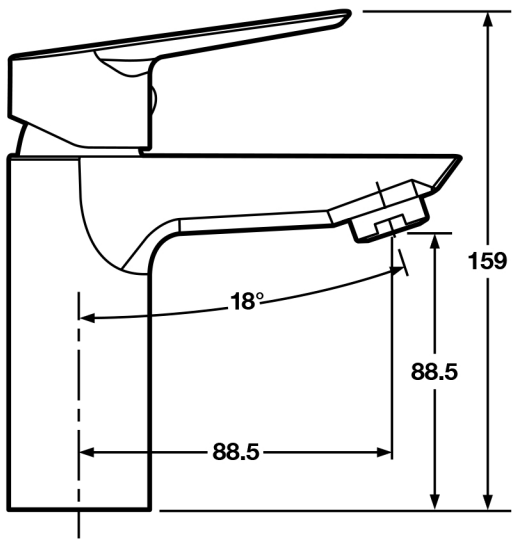

Pacato Series

Pacato Cloakroom Basin Mono Tap

tissino

Designed to Inspire
Made to Experience

tissino

T 0345 582 8000
E info@tissino.co.uk
W tissino.co.uk

2 Lyncastle Road
Appleton Thorn
Warrington WA4 4SN

We reserve the right to
change this information
without prior notice