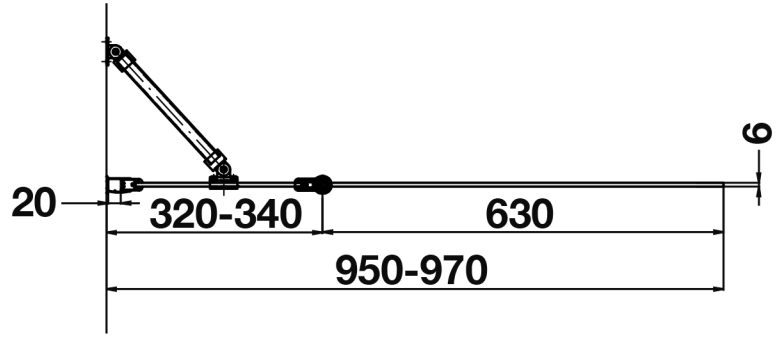

## Double Panel Curved Bath Screen

**tissino**

Designed to Inspire  
Made to Experience

**tissino**

T 0345 582 8000  
E info@tissino.co.uk  
W tissino.co.uk

2 Lyncastle Road  
Appleton Thorn  
Warrington WA4 4SN