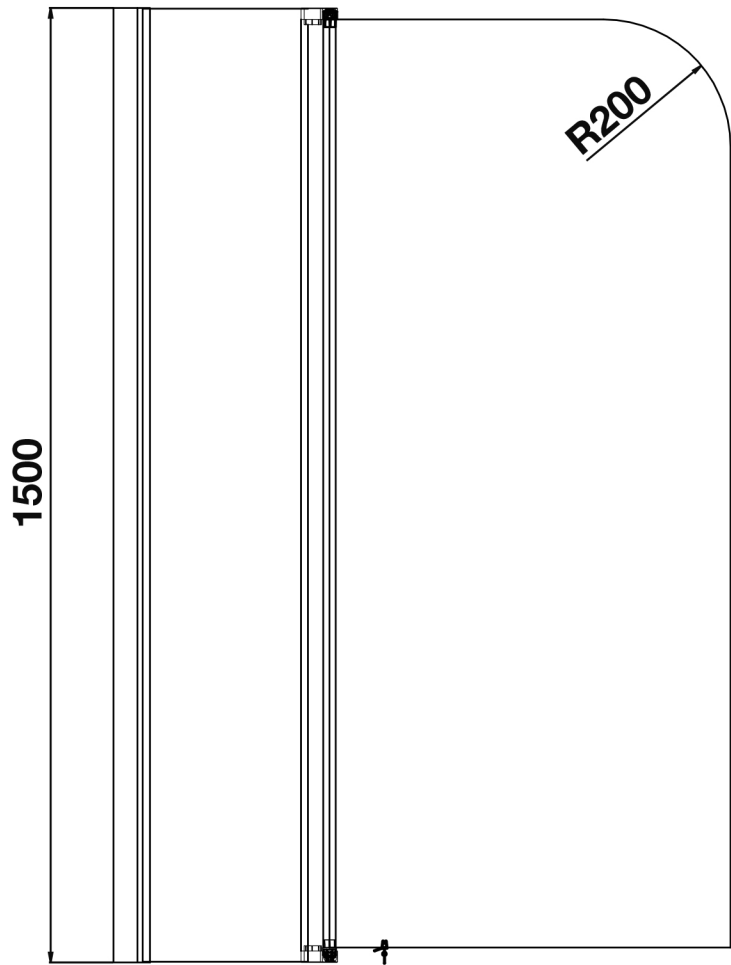

## Double Panel Curved Bath Screen

**tissino**

Designed to Inspire  
Made to Experience

**tissino**

T 0345 582 8000  
E info@tissino.co.uk  
W tissino.co.uk

2 Lyncastle Road  
Appleton Thorn  
Warrington WA4 4SN