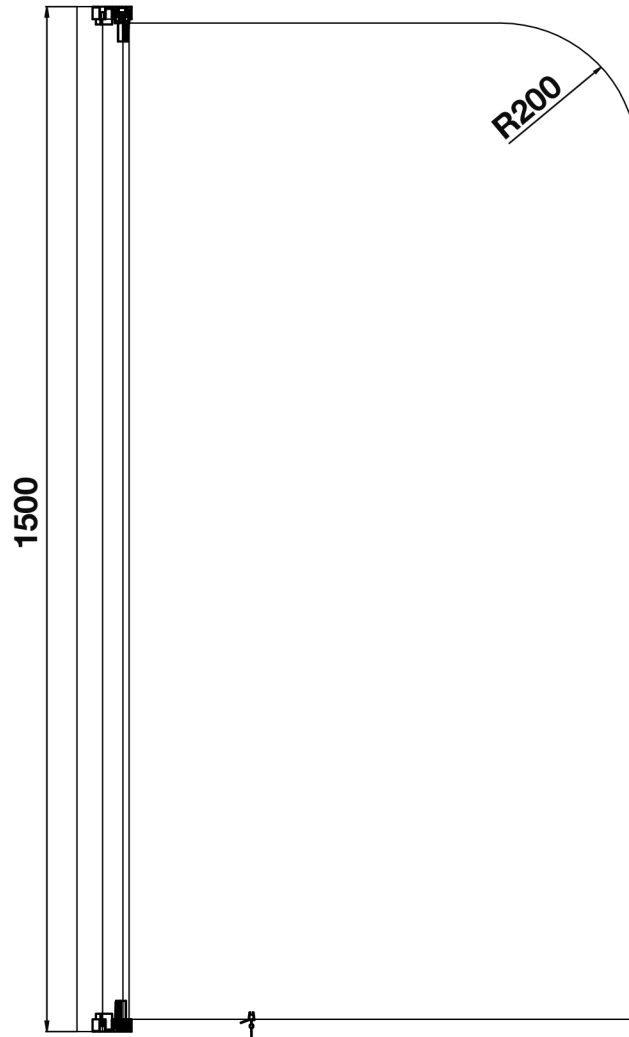

Messina Series

Single Panel Curved Bath Screen

tissino

Designed to Inspire
Made to Experience

tissino

T 0345 582 8000
E info@tissino.co.uk
W tissino.co.uk

2 Lyncastle Road
Appleton Thorn
Warrington WA4 4SN

We reserve the right to
change this information
without prior notice