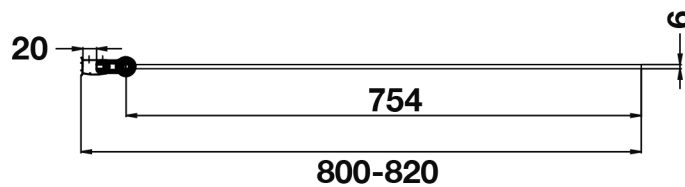

Messina Series

Single Panel Curved Bath Screen

tissino

Designed to Inspire
Made to Experience

tissino

T 0345 582 8000
E info@tissino.co.uk
W tissino.co.uk

2 Lyncastle Road
Appleton Thorn
Warrington WA4 4SN

We reserve the right to
change this information
without prior notice