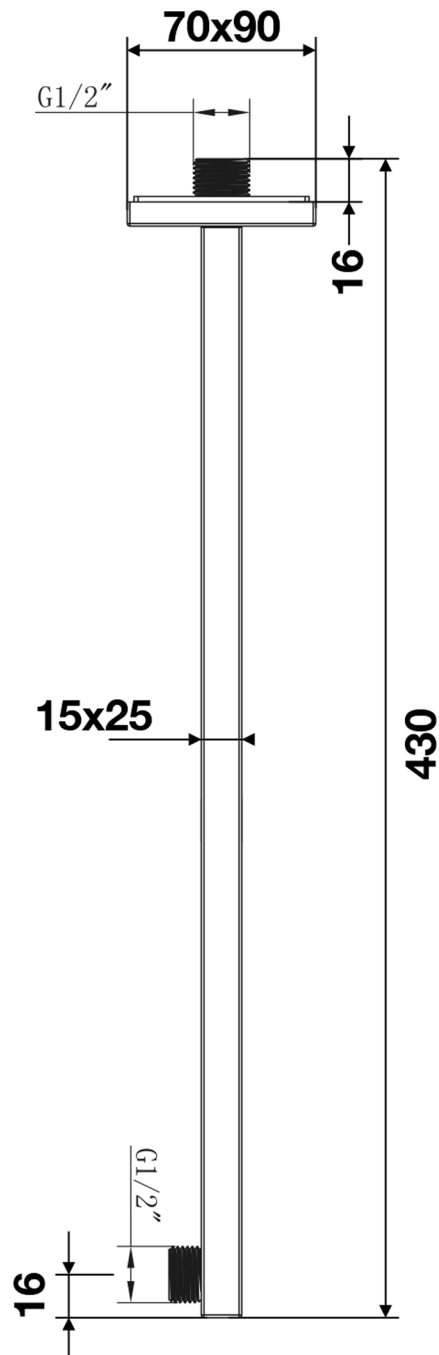

Mario Series

tissino

Designed to Inspire
Made to Experience

TMA-318

Mario wall mounted straight shower arm

tissino

T 0345 582 8000
E info@tissino.co.uk
W tissino.co.uk

2 Lyncastle Road
Appleton Thorn
Warrington WA4 4SN