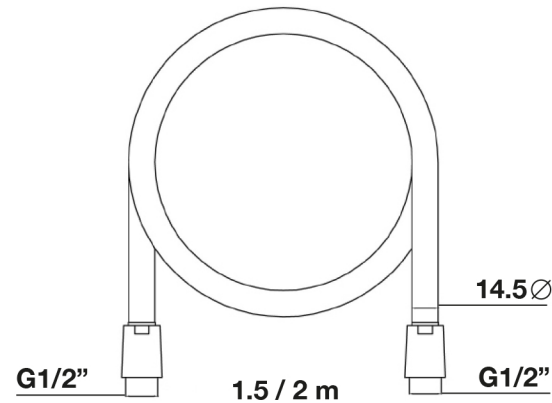

## Shower Hose

Smooth 1.5m - TMA-311  
Smooth 2m - TMA-313

Braided 1.5m - TMA-314  
Braided 2m - TMA-312

Braided

Smooth

tissino

T 0345 582 8000  
E [info@tissino.co.uk](mailto:info@tissino.co.uk)  
W [tissino.co.uk](http://tissino.co.uk)