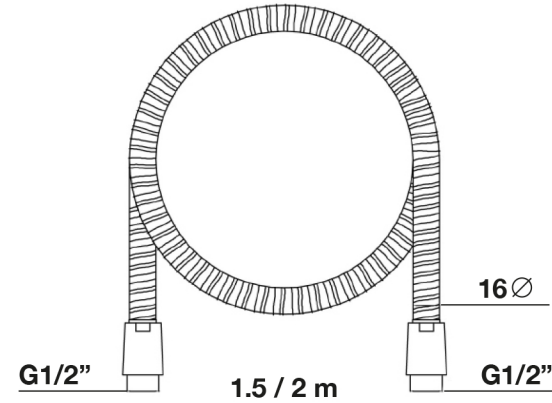

## Shower Hose

Smooth 1.5m - TMA-311  
Smooth 2m - TMA-313

Braided 1.5m - TMA-314  
Braided 2m - TMA-312

Braided

Smooth

tissino

T 0345 582 8000  
E [info@tissino.co.uk](mailto:info@tissino.co.uk)  
W [tissino.co.uk](http://tissino.co.uk)