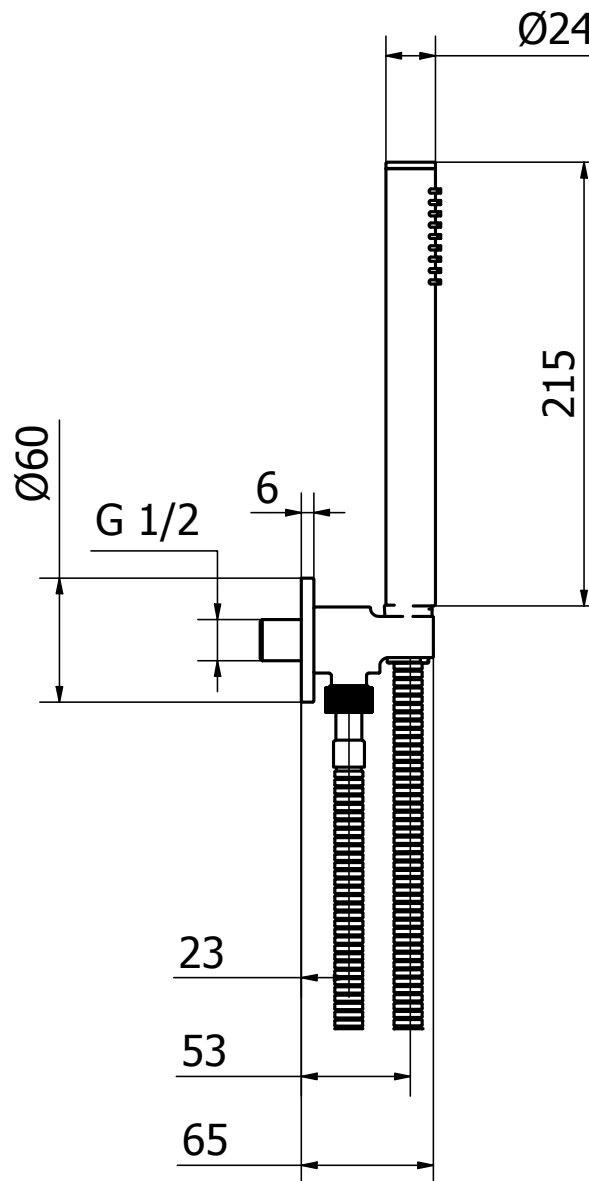

Lucia Series

Hand Held Shower Kit

TLC-401-MN

Matt Black

TLC-401-BB

Brushed Brass

tissino

Designed to Inspire
Made to Experience

tissino

T 0345 582 8000
E info@tissino.co.uk
W tissino.co.uk

2 Lyncastle Road
Appleton Thorn
Warrington WA4 4SN

We reserve the right to
change this information
without prior notice