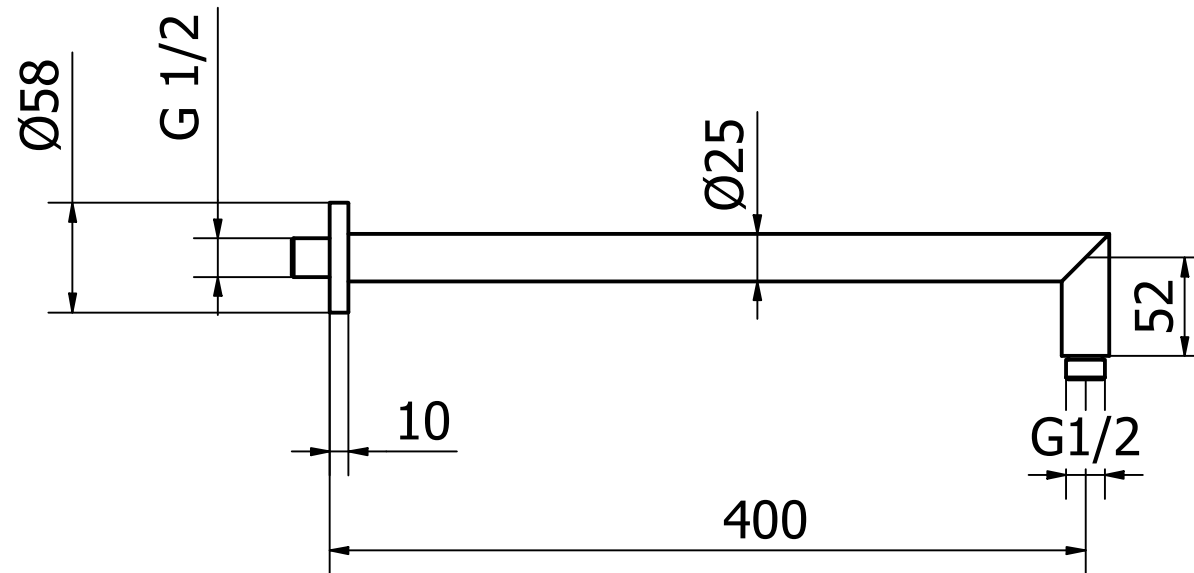

Lucia Series

Shower Arm

TLC-303-MN
TLC-303-BB

Matt Black
Brushed Brass

TISSINO

Designed to Inspire
Made to Experience

TISSINO

T 0345 582 8000
E info@tissino.co.uk
W tissino.co.uk