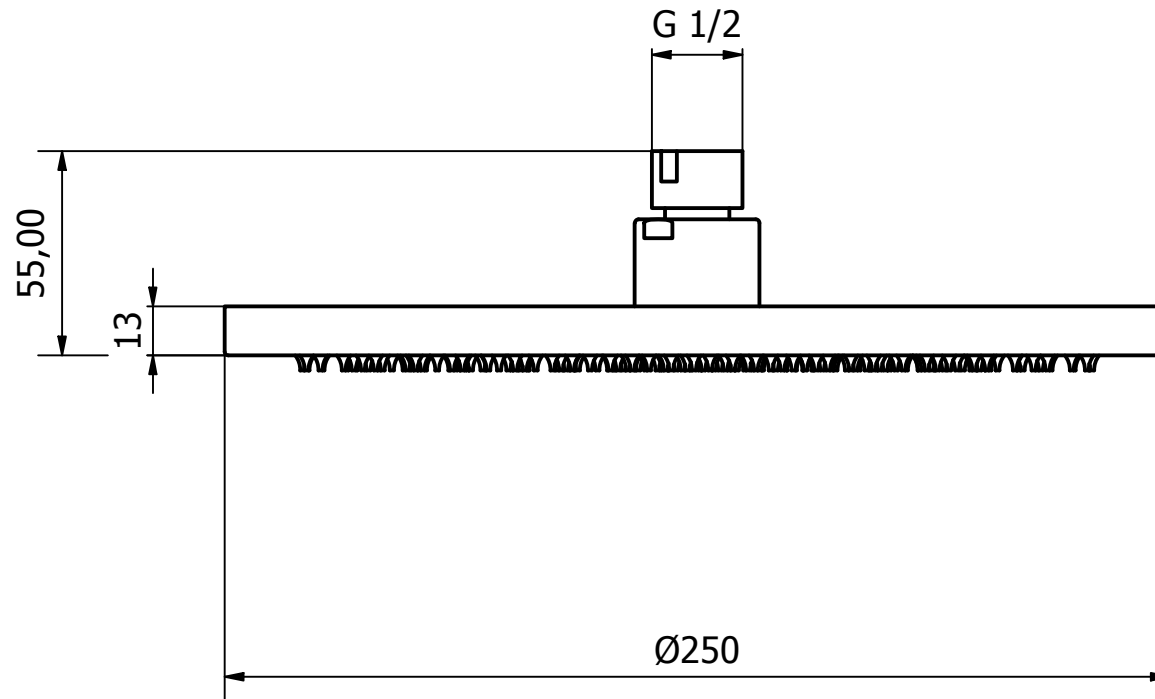

Lucia Series

Rain Shower Head 250D

TLC-302-MN
TLC-302-BB

Matt Black
Brushed Brass

tissino

Designed to Inspire
Made to Experience

tissino

T 0345 582 8000
E info@tissino.co.uk
W tissino.co.uk

2 Lyncastle Road
Appleton Thorn
Warrington WA4 4SN

We reserve the right to
change this information
without prior notice