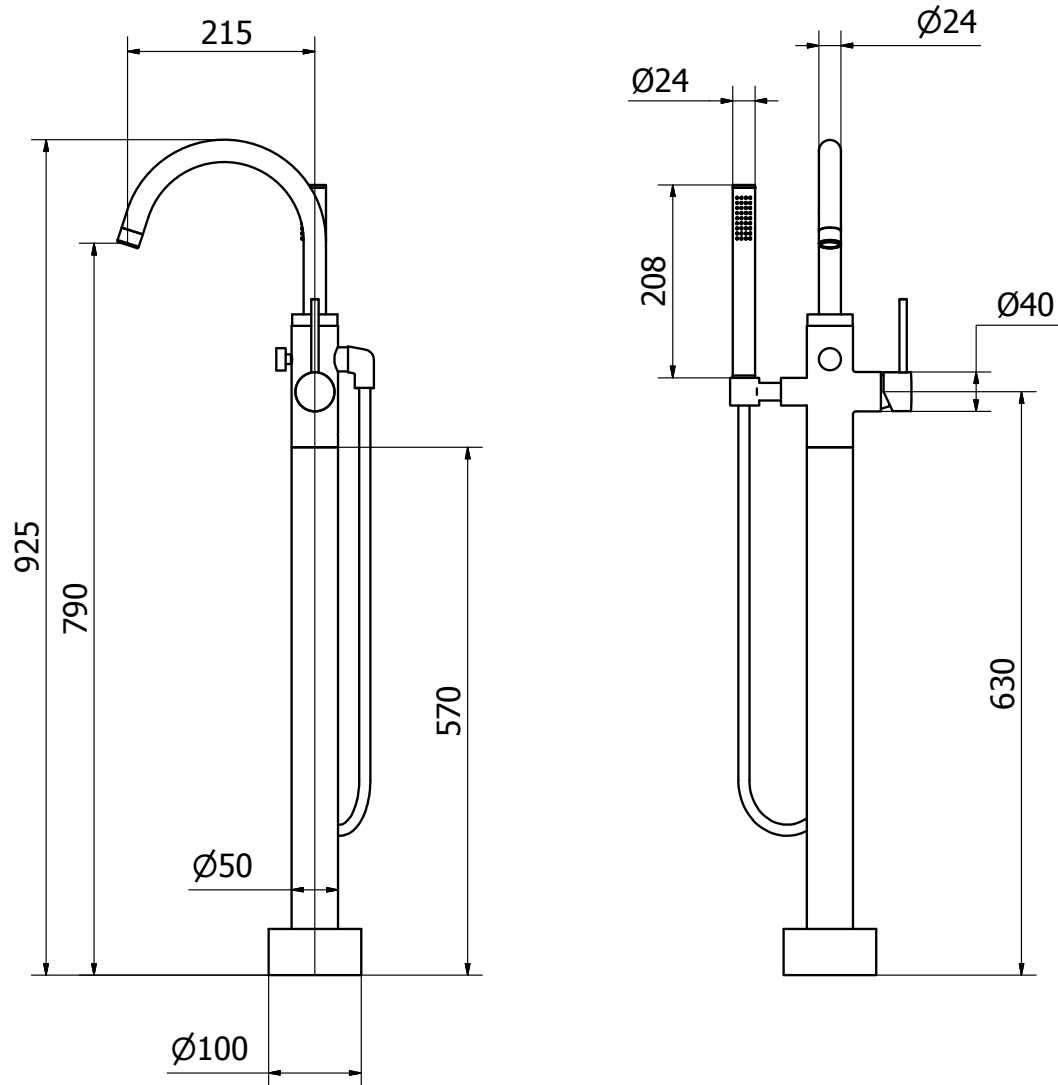

## Freestanding Bath Shower Mixer Tap

TLC-107-MN  
TLC-107-BB

Matt Black  
Brushed Brass