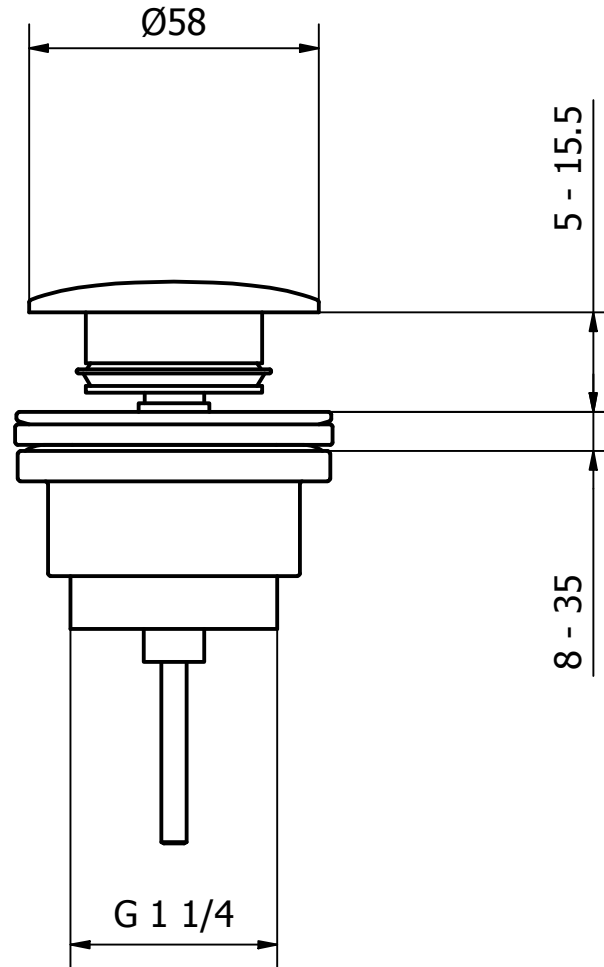

## Basin Push Waste

TLC-105-MN  
TLC-105-BB

Matt Black  
Brushed Brass