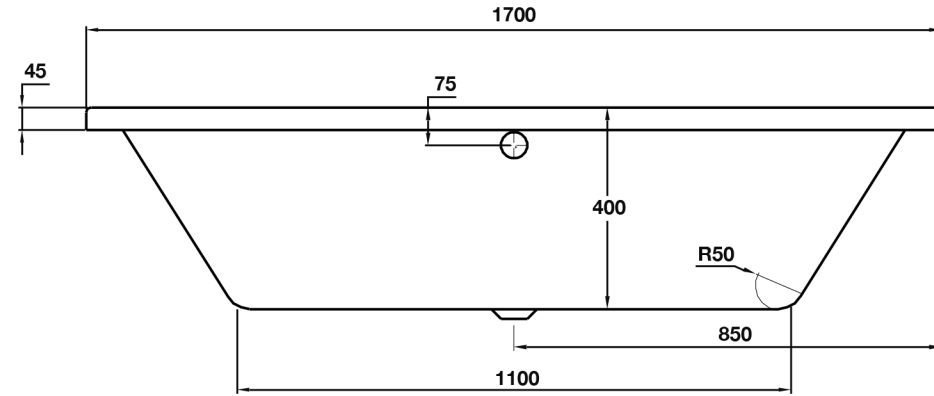

Lorenzo Series

1700 x 700 Bath - Double Ended

TISSINO

Designed to Inspire
Made to Experience

TISSINO

T 0345 582 8000
E info@tissino.co.uk
W tissino.co.uk

2 Lyncastle Road
Appleton Thorn
Warrington WA4 4SN

We reserve the right to
change this information
without prior notice