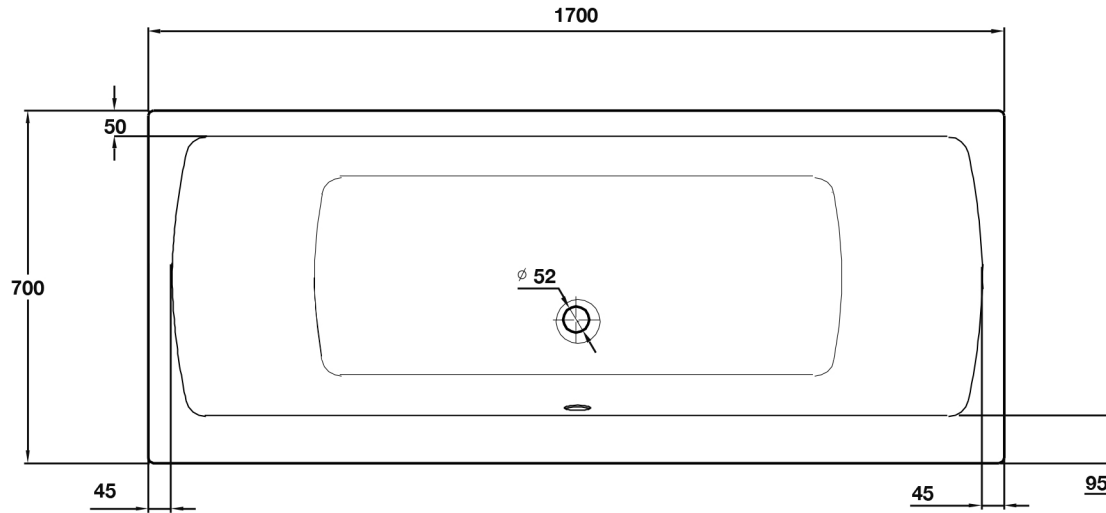

Lorenzo Series

1700 x 700 Bath - Double Ended

TISSINO

Designed to Inspire
Made to Experience

TISSINO

T 0345 582 8000
E info@tissino.co.uk
W tissino.co.uk

2 Lyncastle Road
Appleton Thorn
Warrington WA4 4SN

We reserve the right to
change this information
without prior notice