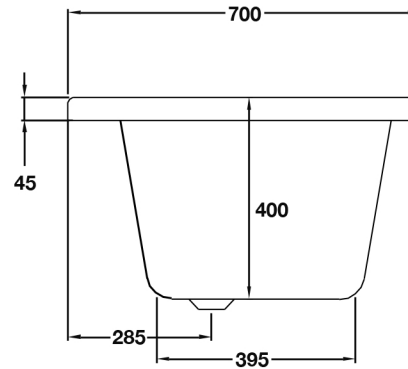

Lorenzo Series

1700 x 700 Bath - Double Ended

TISSINO

Designed to Inspire
Made to Experience

TISSINO

T 0345 582 8000
E info@tissino.co.uk
W tissino.co.uk

2 Lyncastle Road
Appleton Thorn
Warrington WA4 4SN

We reserve the right to
change this information
without prior notice