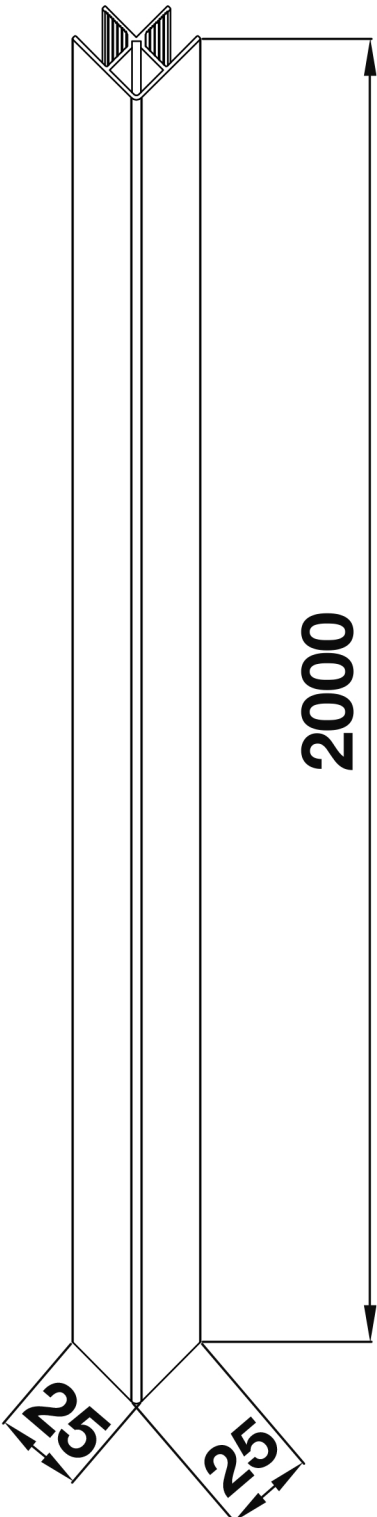

Armano Series

2000mm Corner connecting profile

tissino

Designed to Inspire
Made to Experience

tissino

T 0345 582 8000
E info@tissino.co.uk
W tissino.co.uk

2 Lyncastle Road
Appleton Thorn
Warrington WA4 4SN

We reserve the right to
change this information
without prior notice