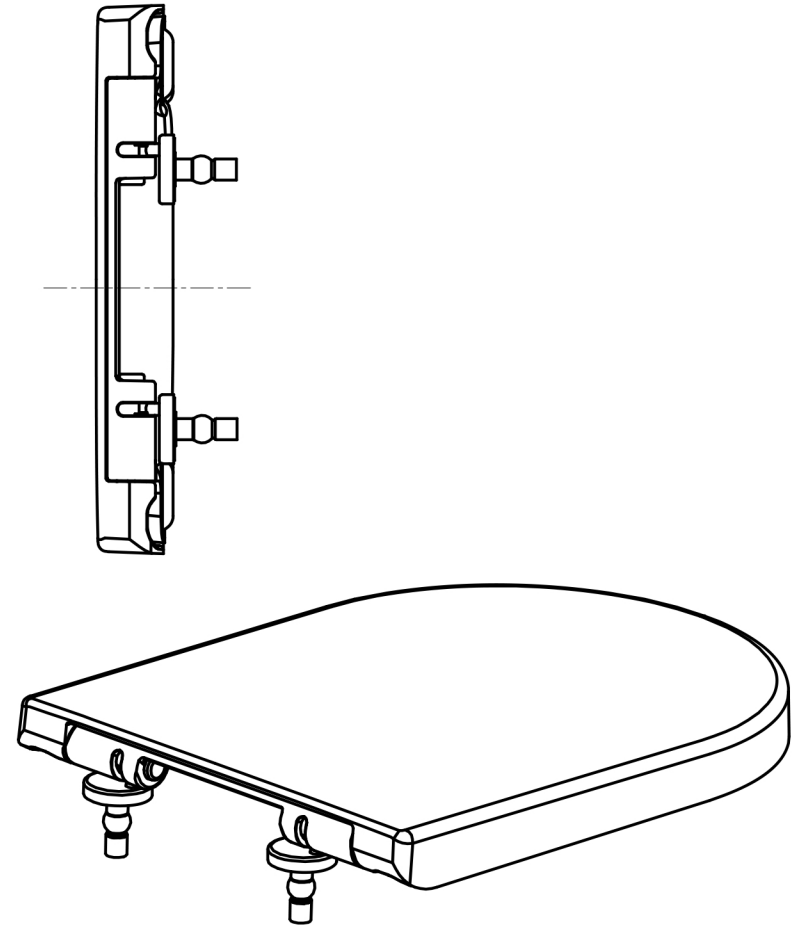

Angelo Series

Pan Seat

TAN - 108

TISSINO

Designed to Inspire
Made to Experience

TISSINO

T 0345 582 8000
E info@tissino.co.uk
W tissino.co.uk

2 Lyncastle Road
Appleton Thorn
Warrington WA4 4SN