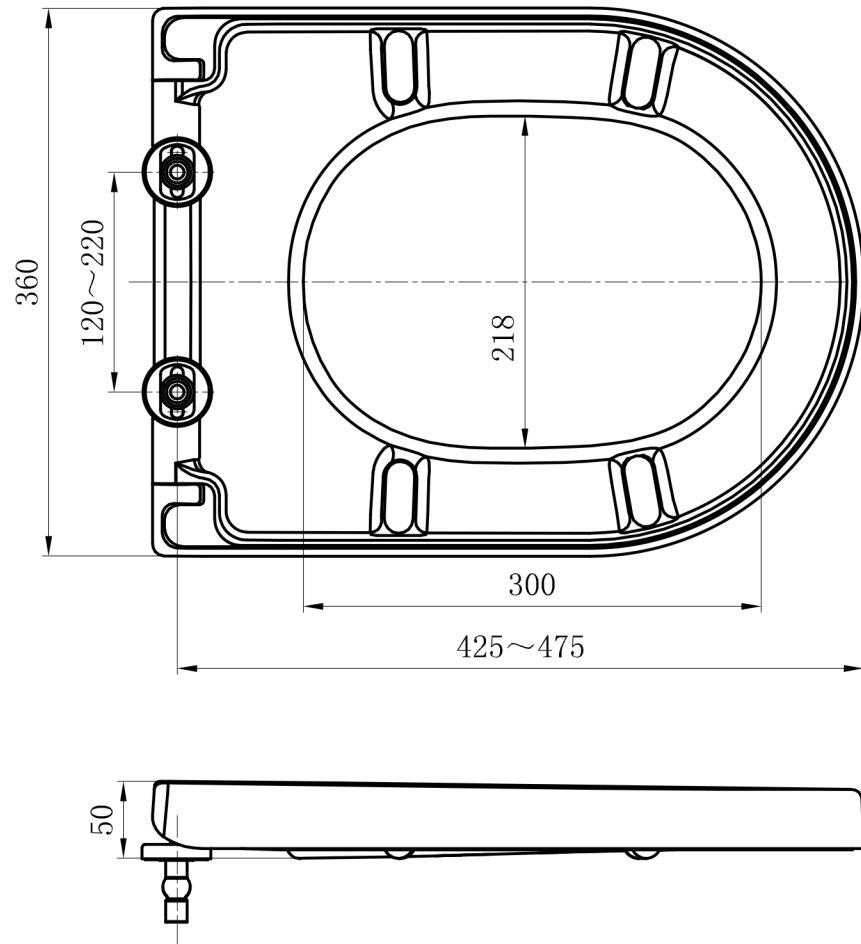

Angelo Series

Pan Seat

TAN - 108

TISSINO

Designed to Inspire
Made to Experience

TISSINO

T 0345 582 8000
E info@tissino.co.uk
W tissino.co.uk

2 Lyncastle Road
Appleton Thorn
Warrington WA4 4SN