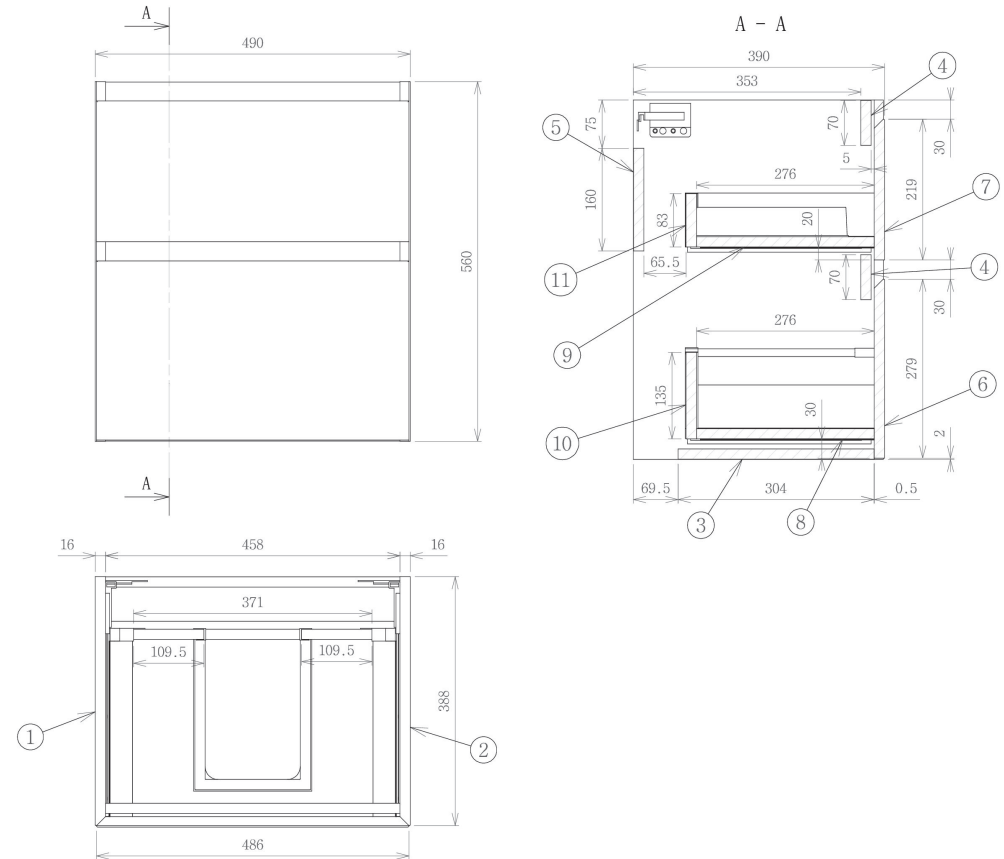

# PRODUCT DATASHEET

Mozzano wall-hung basin unit – 50cm

**tissino**

Designed to Inspire  
Made to Experience

A compact wall-hung basin cabinet, available in a range of colours.

## TECHNICAL DRAWING

## PRODUCT DETAILS

<b>Finishes</b>	Cabinet	Matt lacquered; Gloss lacquered
<b>Dimensions</b>	Height	560 mm
	Width	490 mm
	Depth	390 mm
<b>Material</b>	Lacquered MDF	
<b>Drawers</b>		
Dimensions	Top	220 mm high
	Bottom	280 mm high
Runners	Blum soft close	
Handles	Bevelled edge to drawer-front	
<b>Weight</b>	19.2 kg	
<b>Warranty</b>	10 years	
<b>Codes</b>		
<b>Matt white</b>	TMZ-103-MW	
<b>Gloss white</b>	TMZ-103-WH	
<b>Matt cashmere grey</b>	TMZ-103-CG	
<b>Matt grey</b>	TMZ-103-MG	
<b>Complementary products</b>		
<b>TAC-101</b>	Catina 500 mm basin	
<b>See separate datasheet for information on seat options</b>		