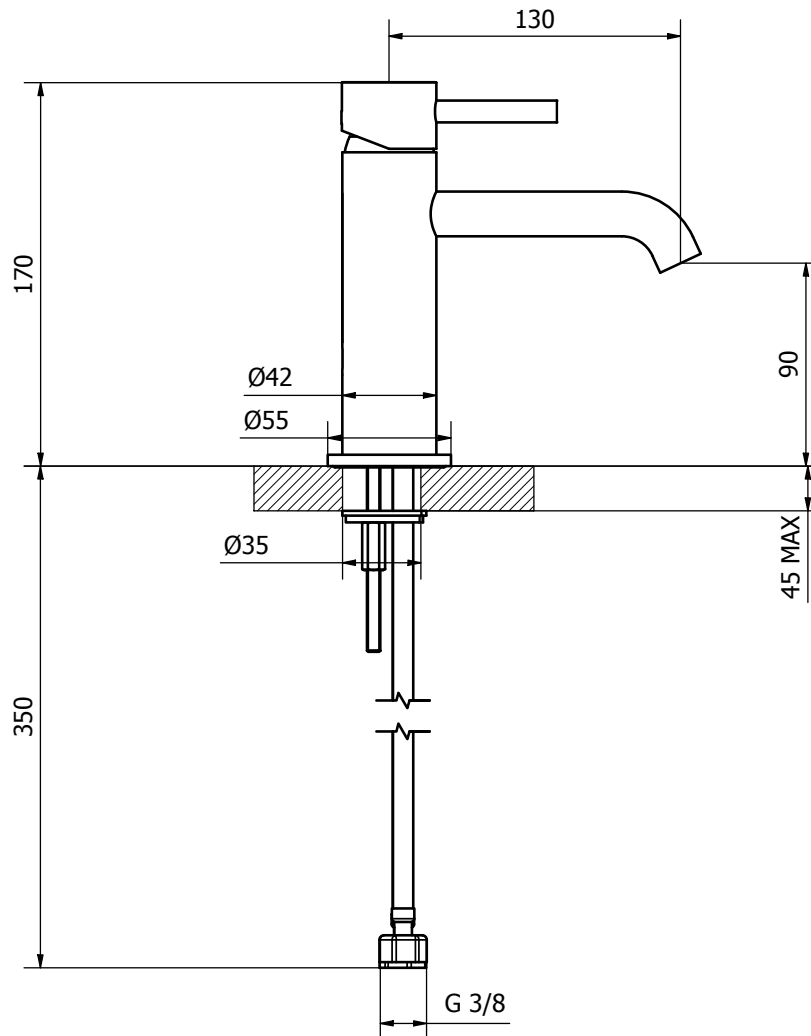

## Basin Mono Tap

TLC-101-MN  
TLC-101-BB

Matt Black  
Brushed Brass